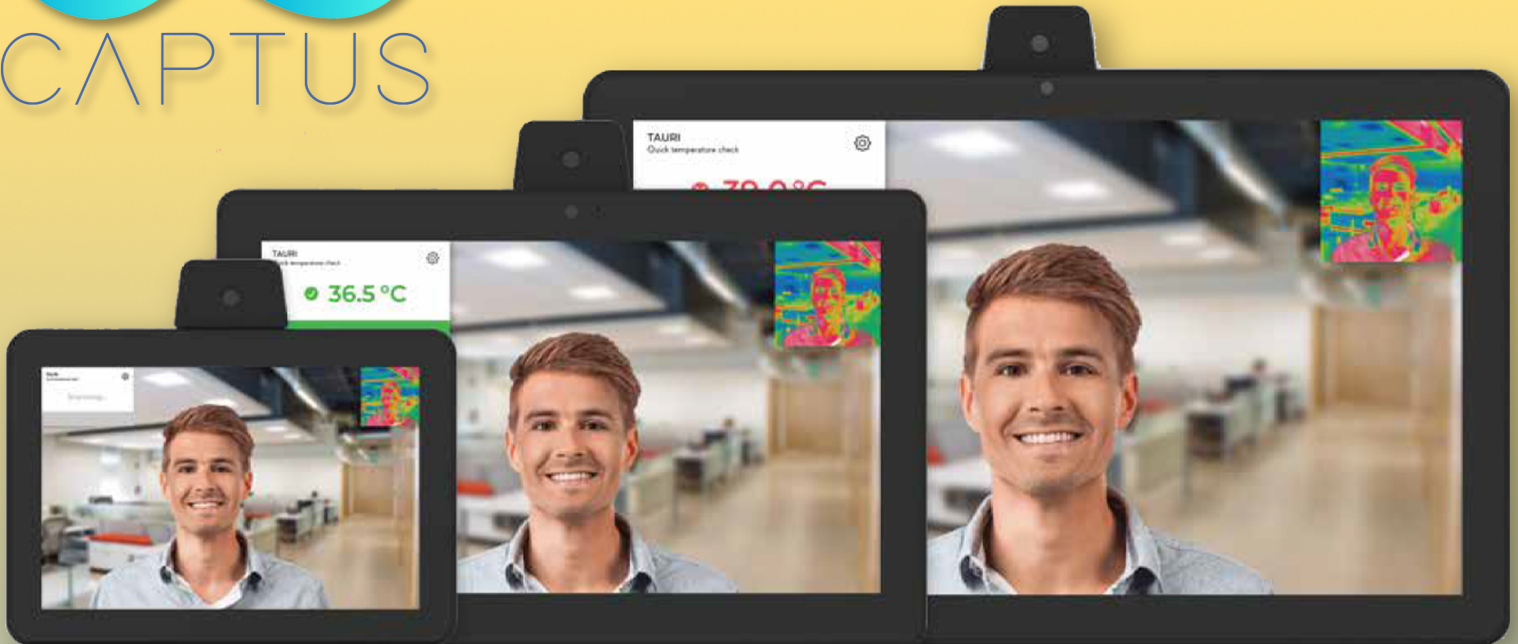

## TempCheck Tablets

Add an Extra Layer of Protection to Your Facility  
and Protect Your Most Valuable Assets - the Human Ones!

One-Second Scans From 3' - With +/- 0.5°C Accuracy

Medical

Education

Corporate